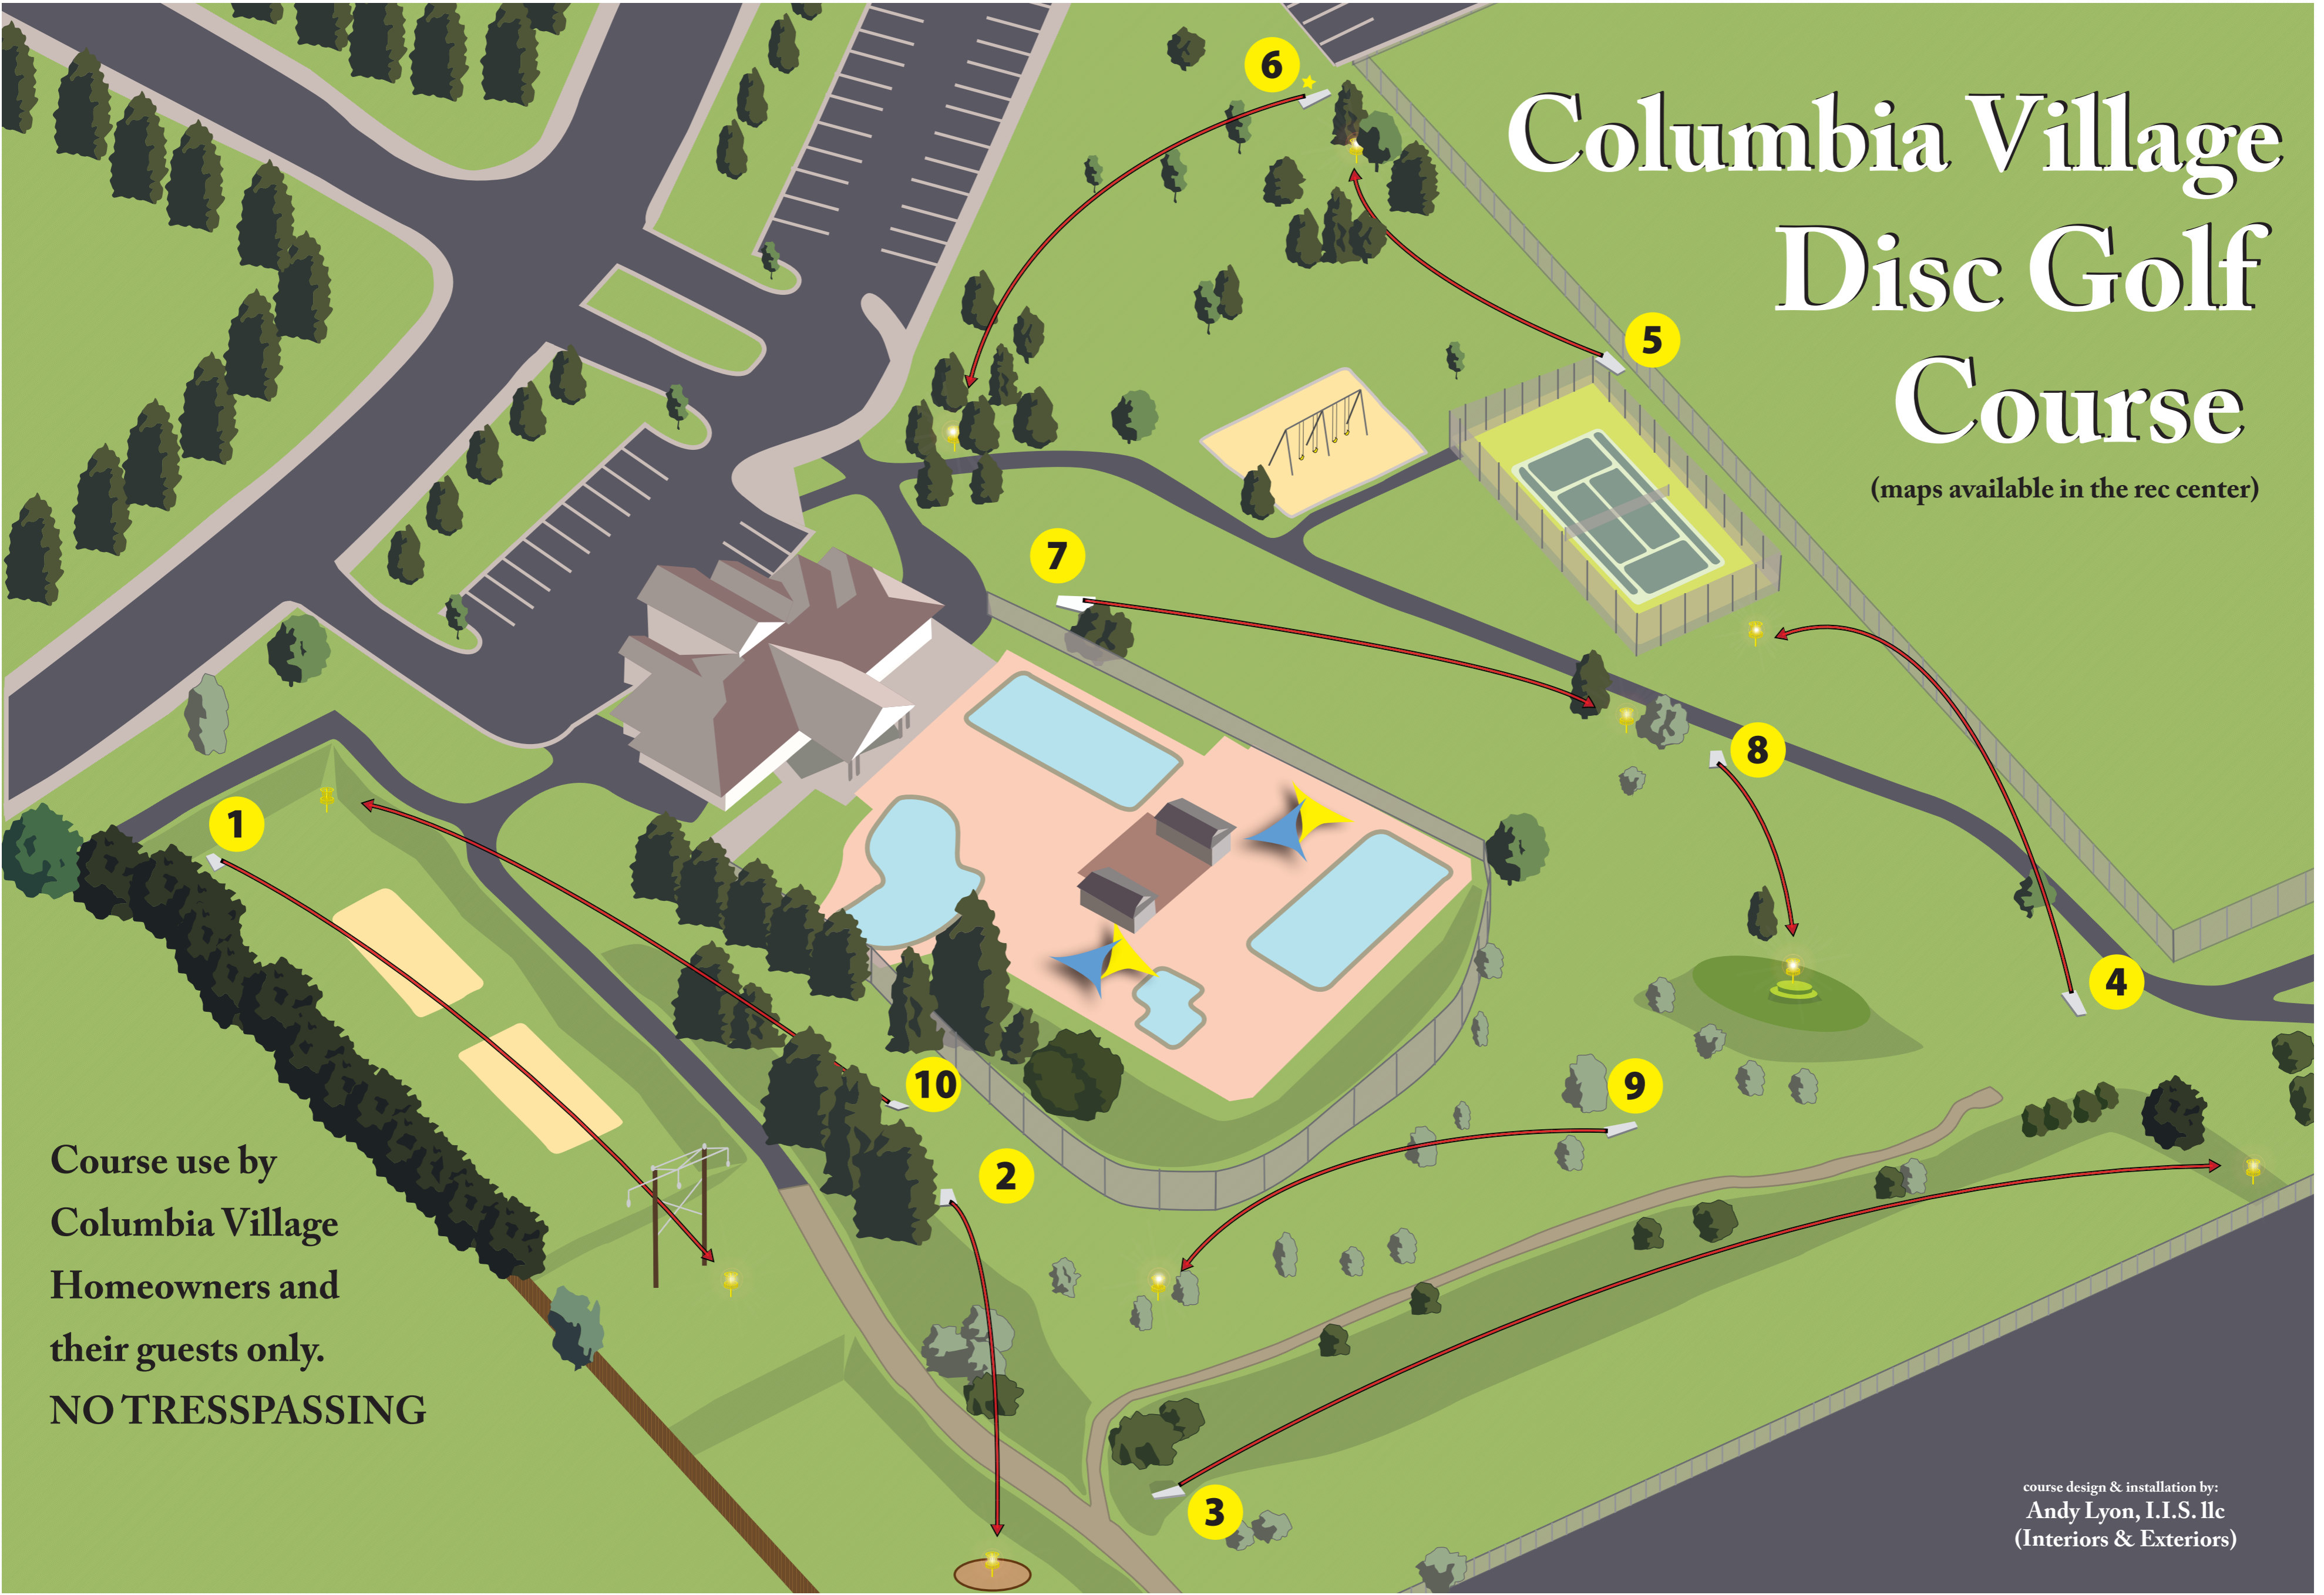

Columbia Village Disc Golf Course

(maps available in the rec center)

Course use by
Columbia Village
Homeowners and
their guests only.
NO TRESSPASSING

course design & installation by:
Andy Lyon, I.I.S. llc
(Interiors & Exteriors)