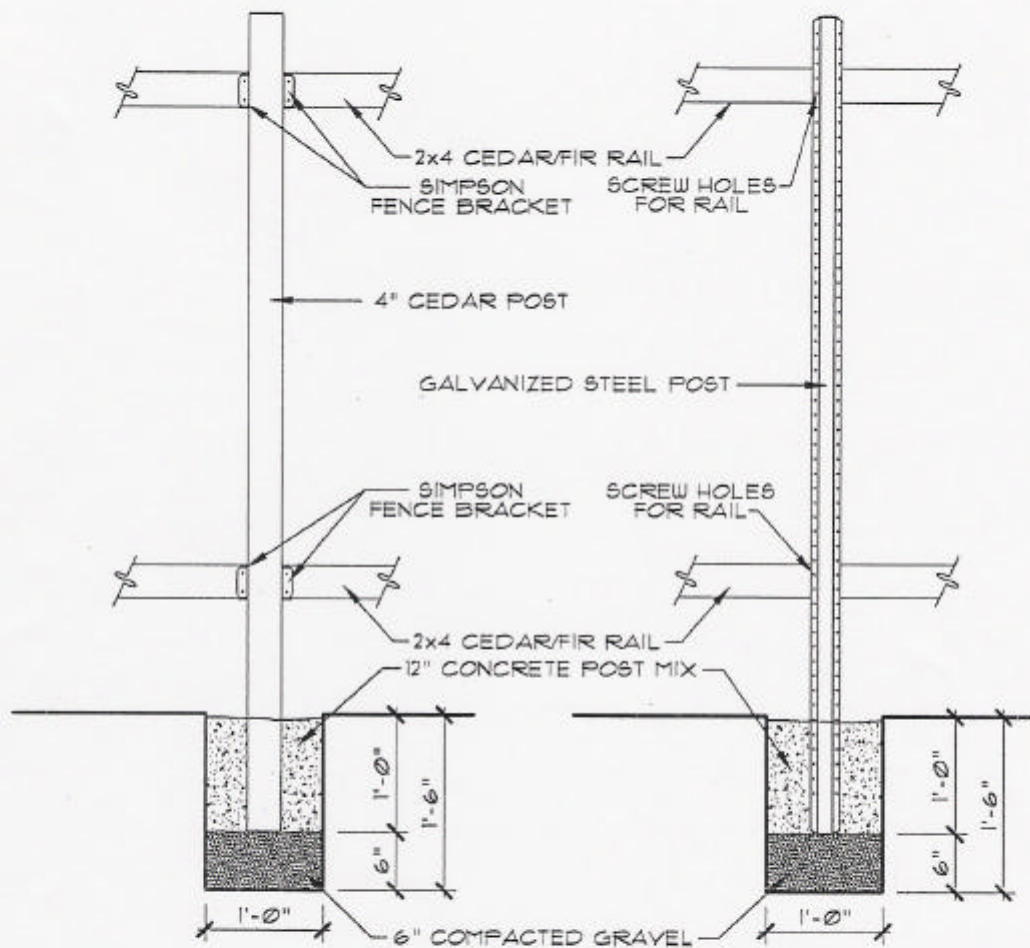

EXHIBIT D

WOOD

**GALVANIZED
STEEL**

FENCE AND POST DETAILS

Scale: 3/4" = 1'-0"