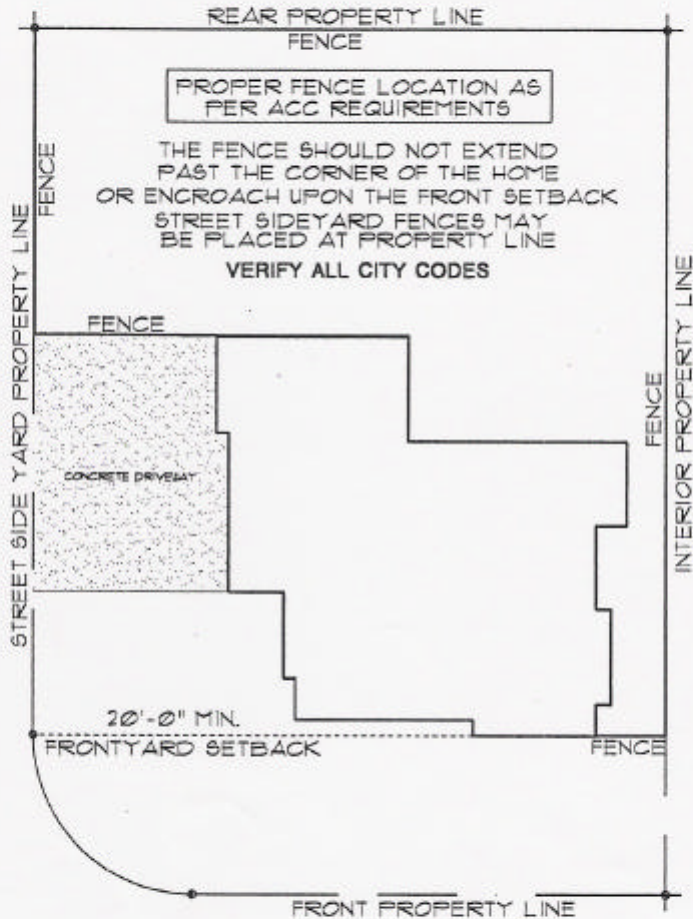

EXHIBIT C

FENCE SETBACKS - CORNER LOTS

Scale: 1/20" = 1'-0"