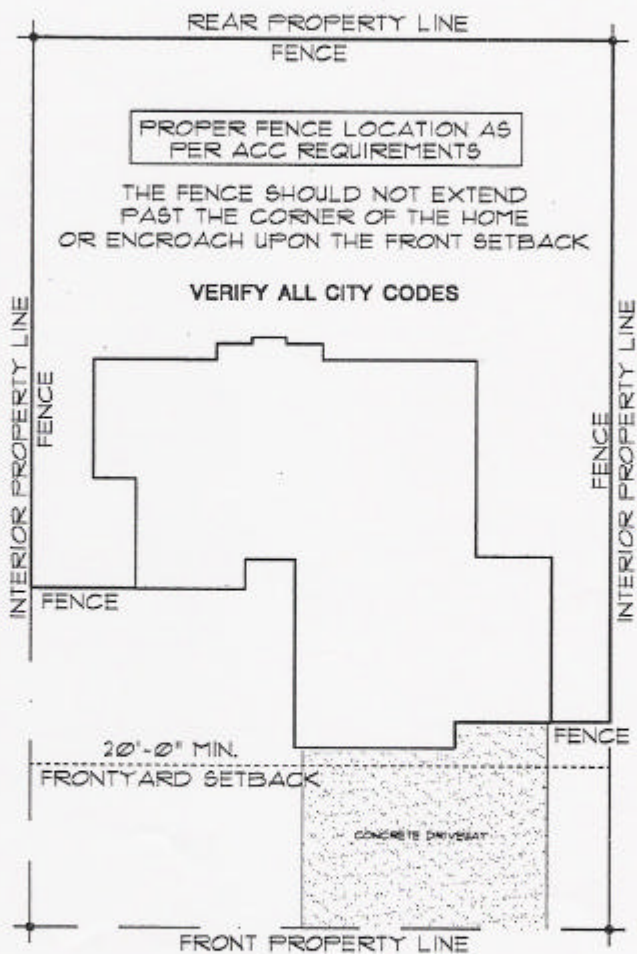

EXHIBIT B

FENCE SETBACKS - INTERIOR LOTS

Scale: $1/20" = 1'-0"$