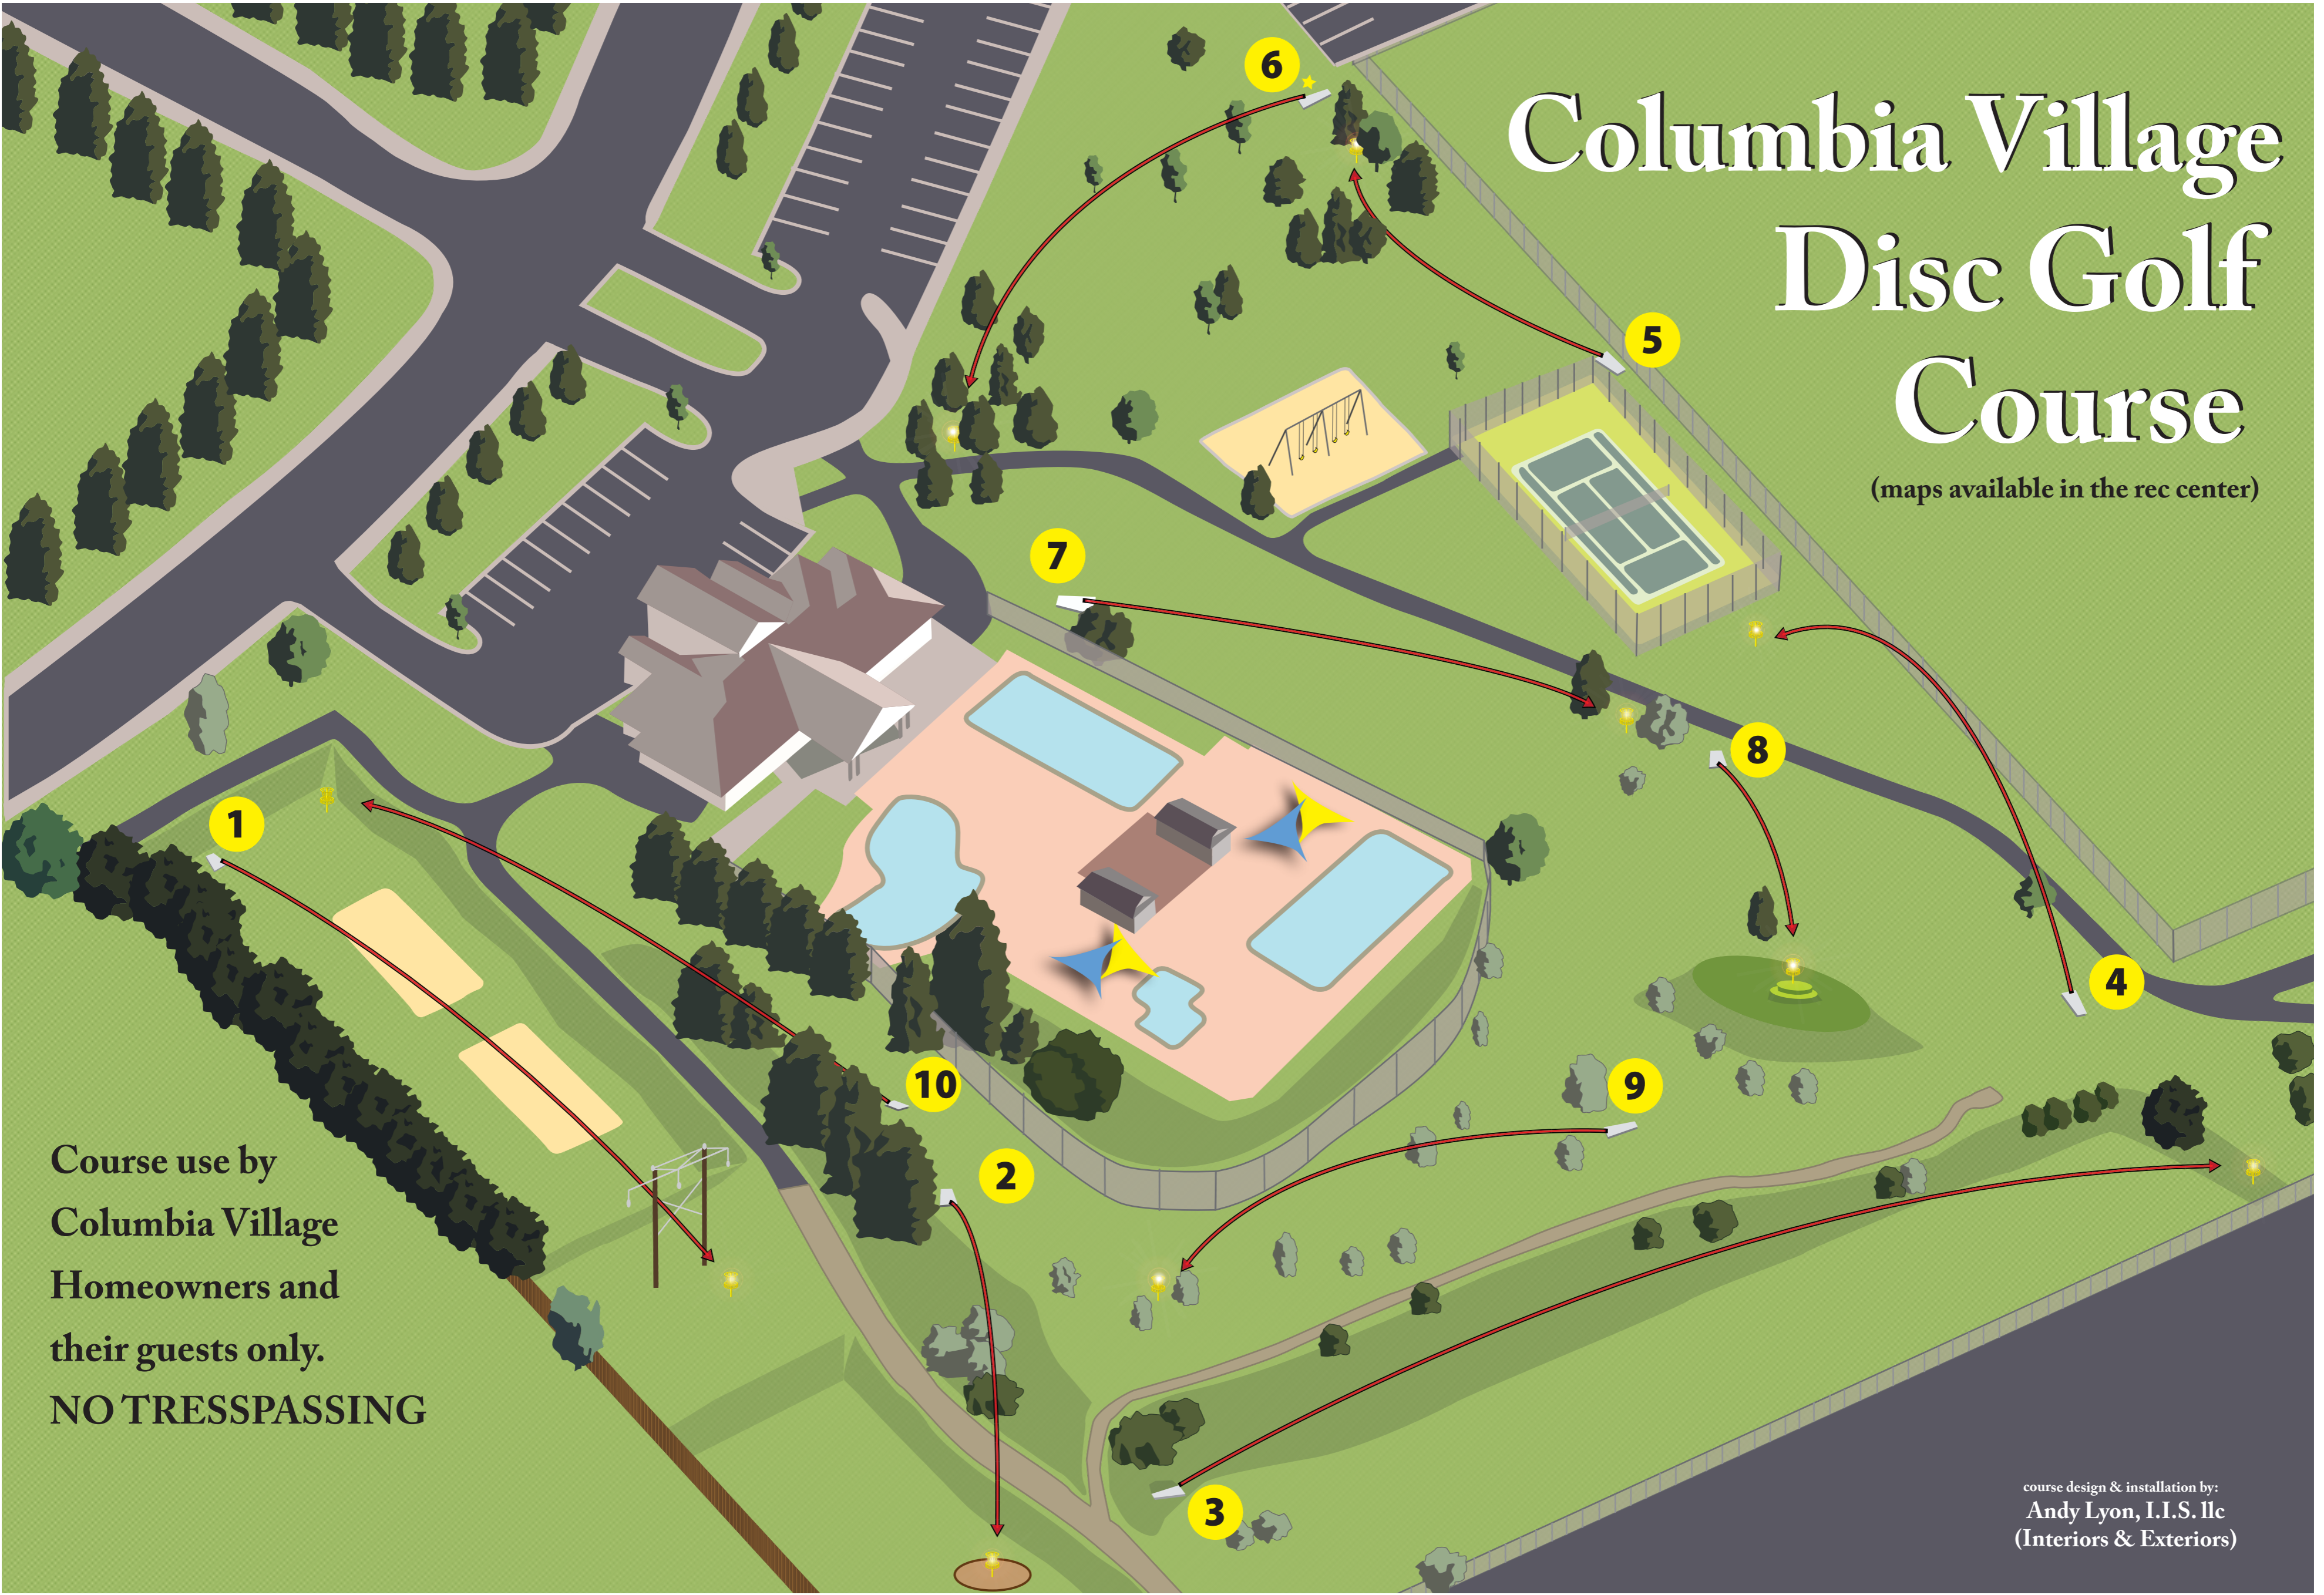

# Columbia Village Disc Golf Course

(maps available in the rec center)

Course use by  
Columbia Village  
Homeowners and  
their guests only.  
**NO TRESSPASSING**

course design & installation by:  
Andy Lyon, I.I.S. llc  
(Interiors & Exteriors)