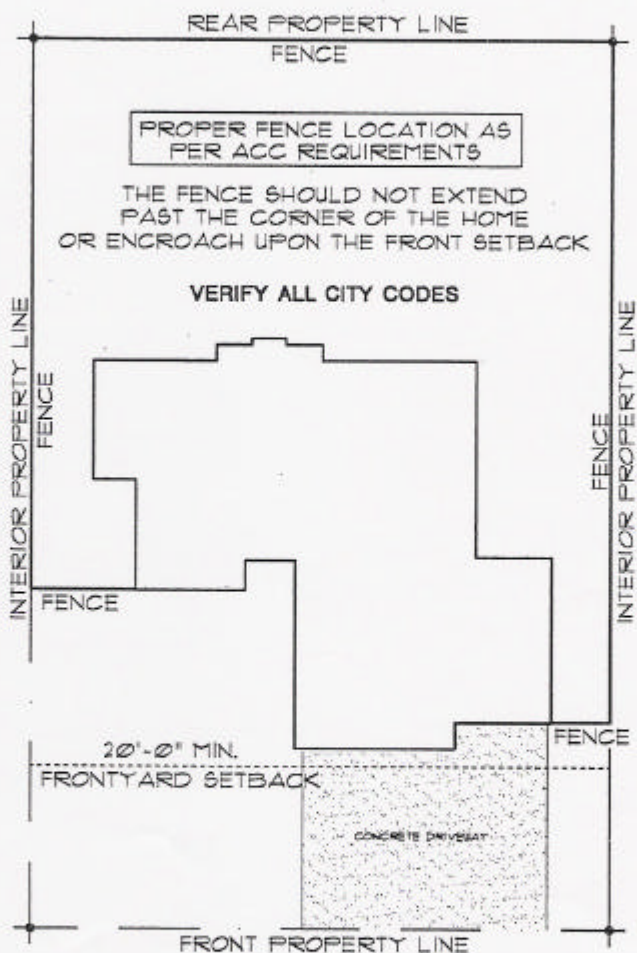

EXHIBIT B

FENCE SETBACKS - INTERIOR LOTS

Scale: 1/20" = 1'-0"